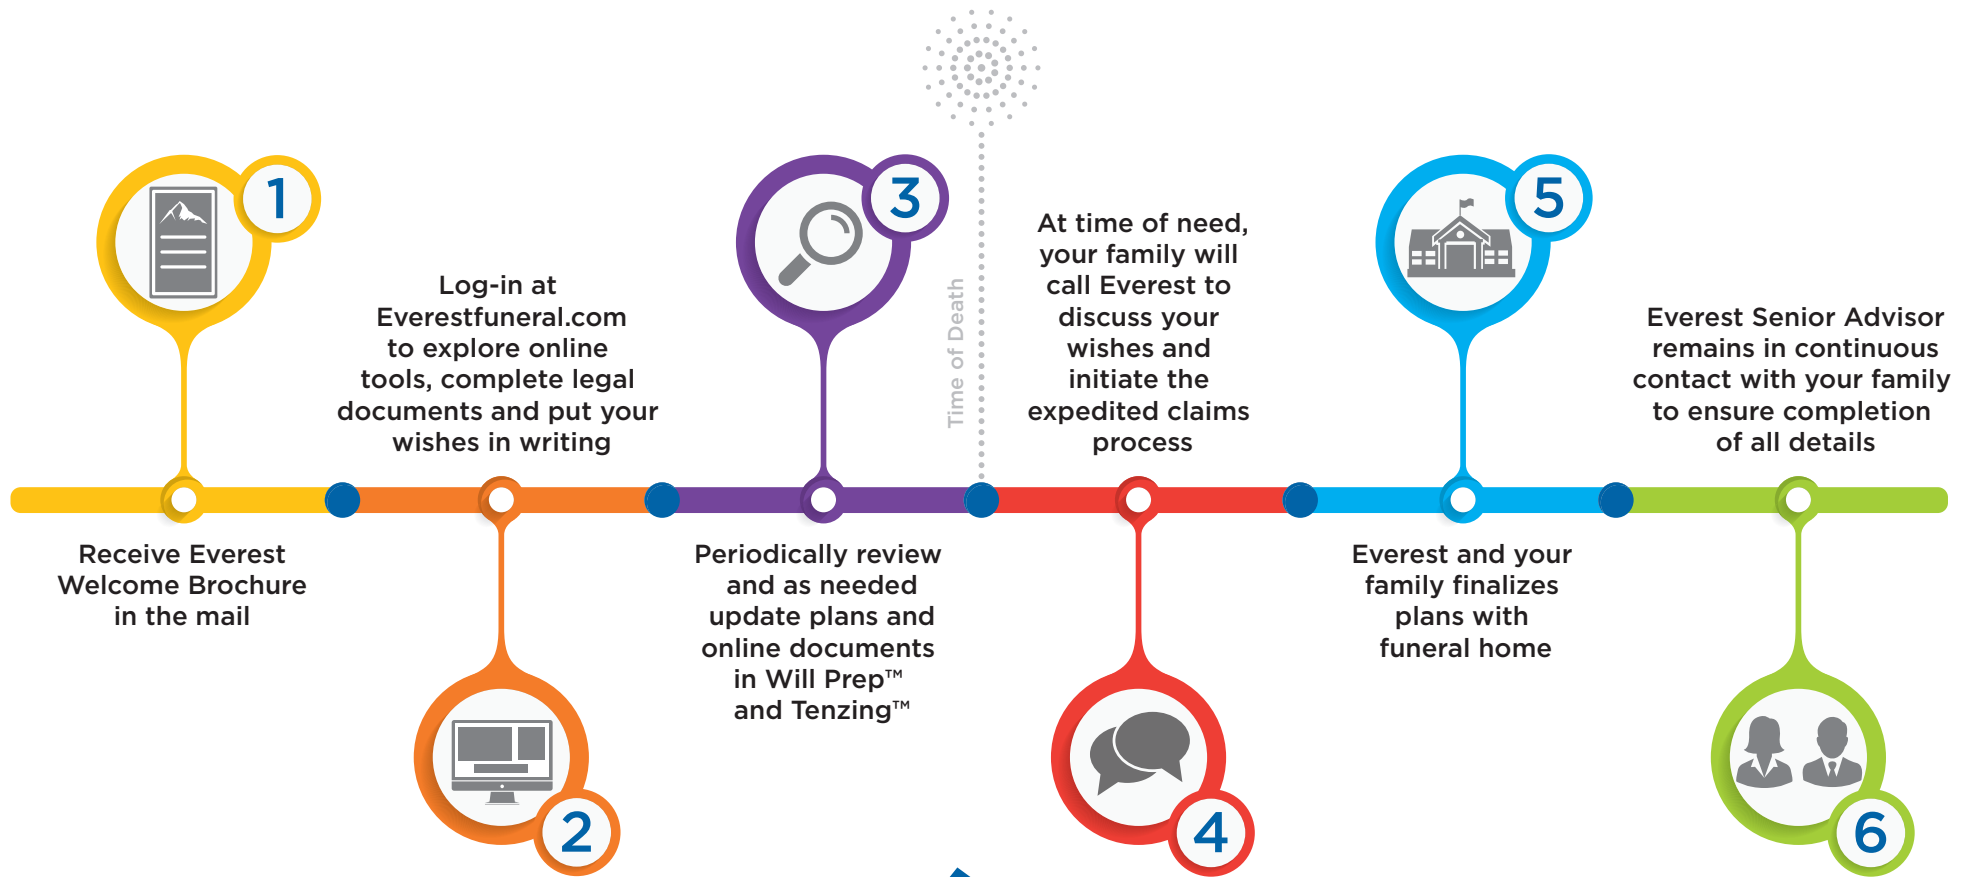

THE CLIENT'S JOURNEY

1.800.913.8318 • www.everestfuneral.com
24/7/365