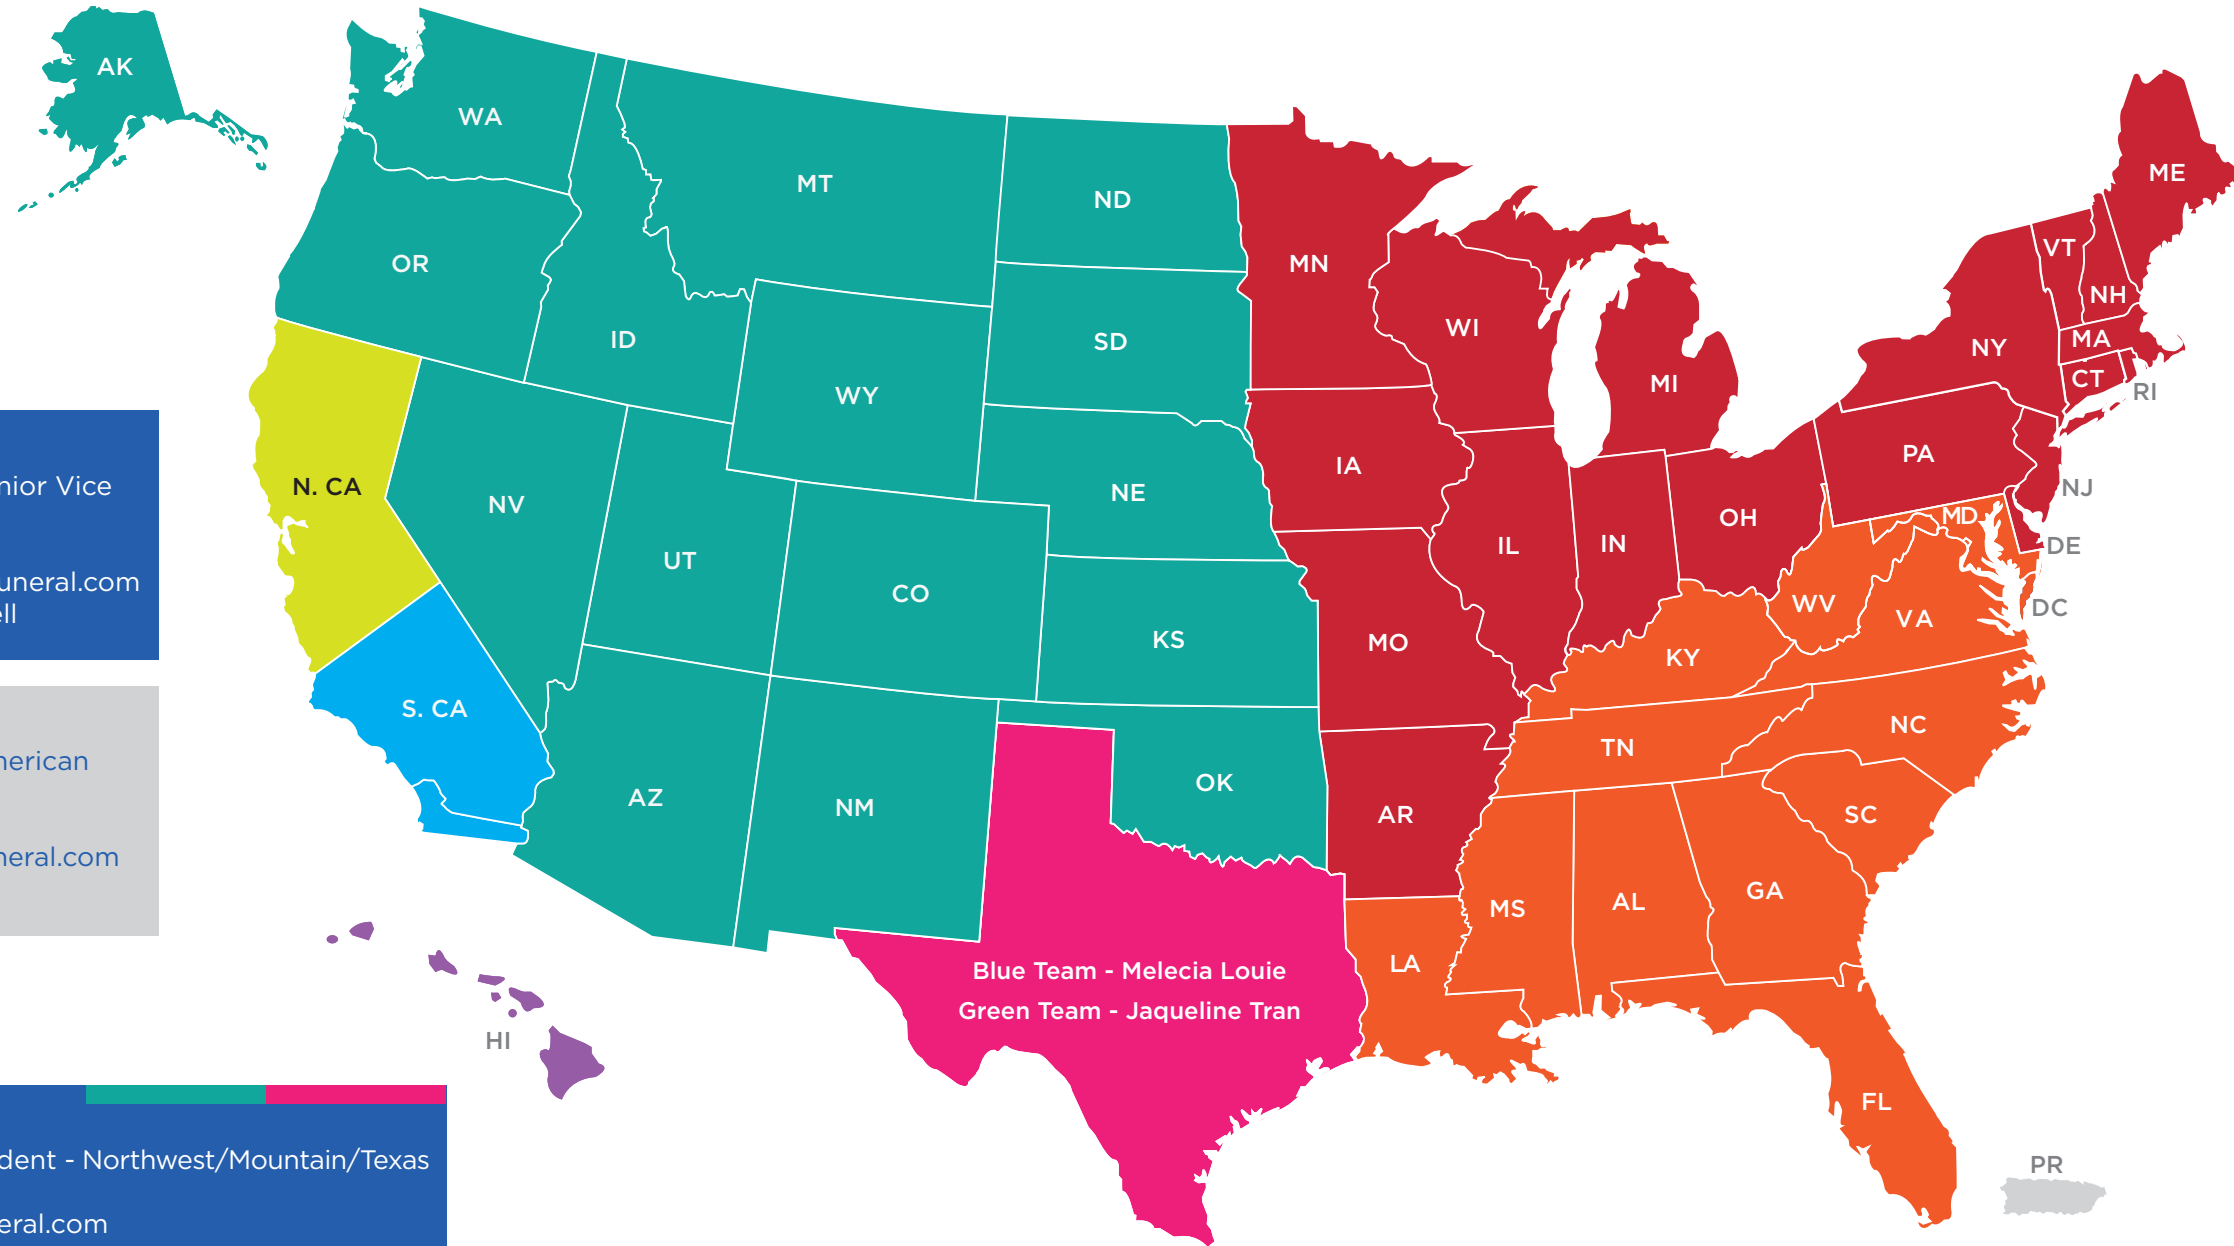

EVEREST FUNERAL CONCIERGE WHOLESALER TERRITORY MAP 2024

 **Mitchell Nutting**
 North American Senior Vice President - Sales
 403.703.0208
mnutting@everestfuneral.com
[@everest_mitchell](https://www.instagram.com/everest_mitchell)